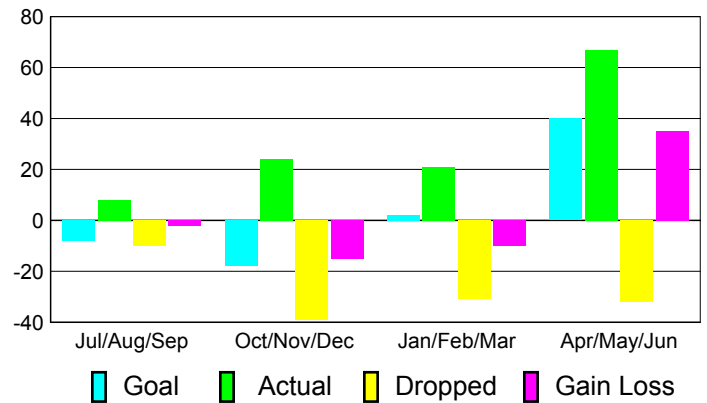

Membership Results 2010-2011

Goal, New, Dropped, Gain/Loss

Comparison of Membership Gain/Loss

Current Year Compared to the Previous Year