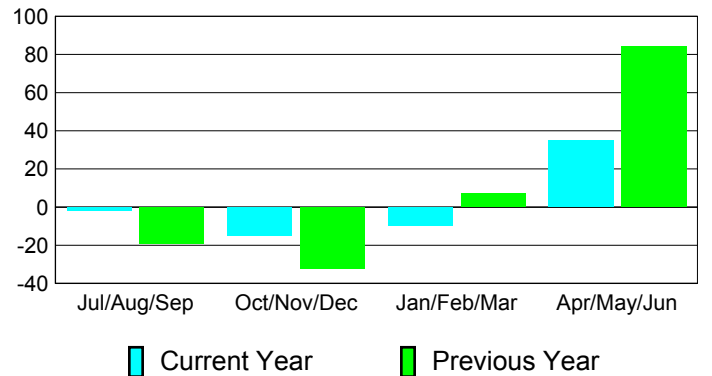

**Membership Results
2010-2011**

**Membership
2009-2010**

Month	Net Memb Goal	Actual New Memb	Actual Dropped Memb	Gain/Loss of Memb	Gain/Loss of Memb
Jul/Aug/Sep	-8	8	-10	-2	-19
Oct/Nov/Dec	-18	24	-39	-15	-32
Jan/Feb/Mar	2	21	-31	-10	7
Apr/May/Jun	40	67	-32	35	84
Totals	16	120	-112	8	40

Membership Results 2010-2011

Goal, New, Dropped, Gain/Loss

Comparison of Membership Gain/Loss

Current Year Compared to the Previous Year

Gender Comparison 2010-2011

Jul/Aug/Sep

Oct/Nov/Dec

Jan/Feb/Mar